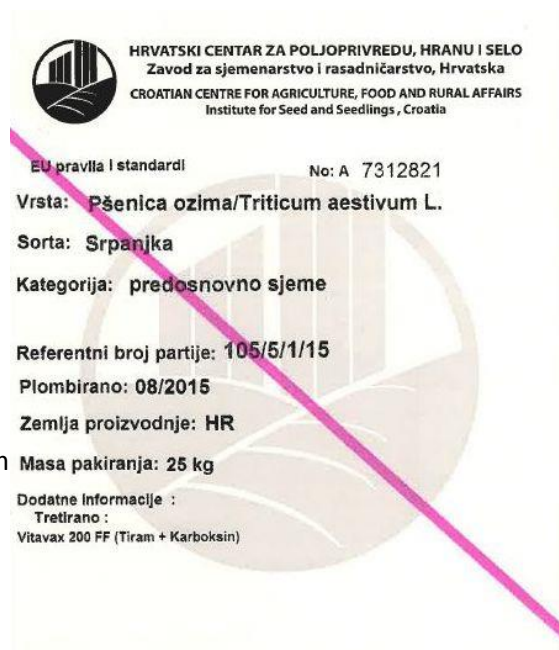

# OFICIAL LABELS IN CROATIA

White label with a diagonal violet lin (PBS)

↑

12,4 cm

10,7 cm→

White label (BS)

Blue label (C1)

↑

12,4 cm

10,7 cm→

Red label (C2)

# CROATIA OECD OFICIAL LABELS

White label with a diagonal violet lin (PBS)

White label (BS)

10,7 cm→

Blue label (C1)

Red label (C2)

10,7 cm→