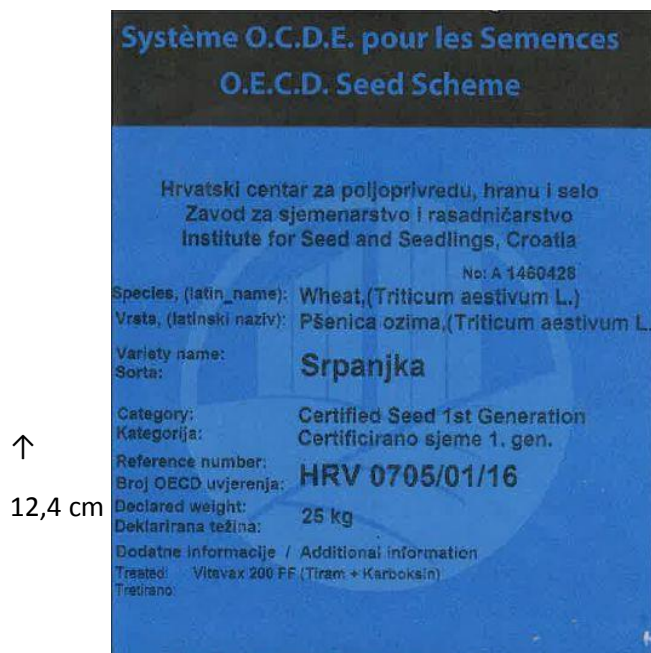

# OFICIAL LABELS IN CROATIA

White label with a diagonal violet lin (PBS)

↑

12,4 cm

10,7 cm→

White label (BS)

Blue label (C1)

↑

12,4 cm

10,7 cm→

Red label (C2)

# CROATIA OECD OFICIAL LABELS

White label with a diagonal violet lin (PBS)

White label (BS)

10,7 cm→

Blue label (C1)

Red label (C2)

10,7 cm→