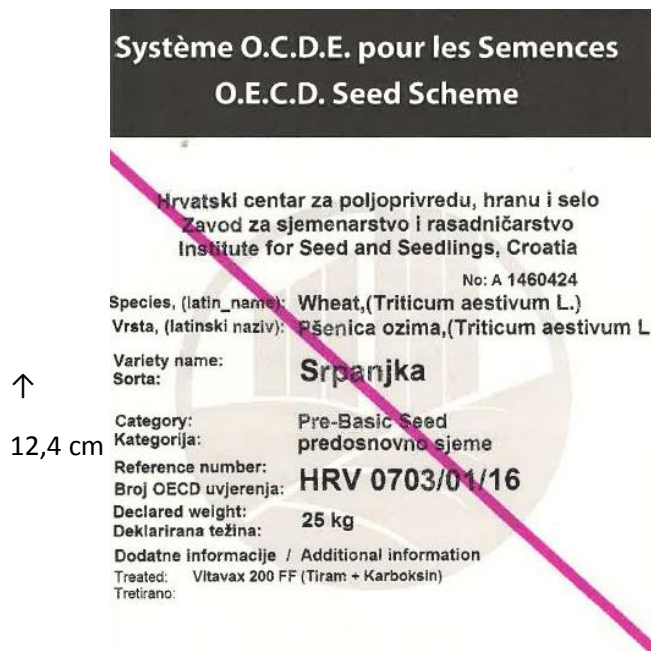

# OFICIAL LABELS IN CROATIA

White label with a diagonal violet lin (PBS)

↑

12,4 cm

10,7 cm→

White label (BS)

Blue label (C1)

↑

12,4 cm

10,7 cm→

Red label (C2)

# CROATIA OECD OFICIAL LABELS

White label with a diagonal violet lin (PBS)

White label (BS)

10,7 cm→

Blue label (C1)

Red label (C2)

10,7 cm→